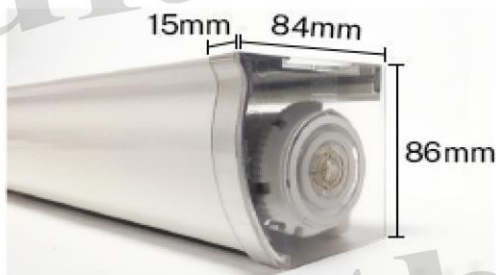

Main Accessories