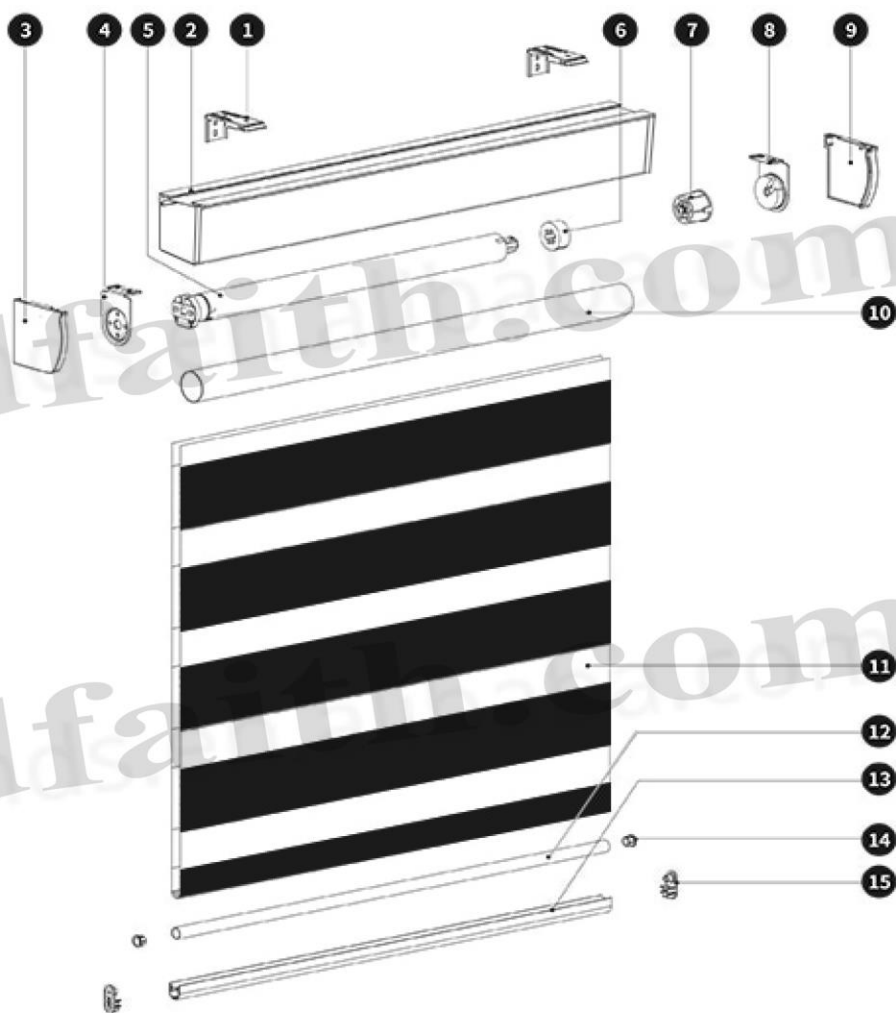

# 38mm Tube square cassette motorized zebra blinds

PRODUCT SHOW

- 1.Installation Code
- 2.Cassette
- 3.Cassette Cover
- 4.Bracket
- 5.Motor
- 6.Runner
- 7.End Unit
- 8.Bracket
- 9.Cassette Cover
- 10.38mm Tube
- 11.Fabric
- 12.Bottom Tube
- 13.Bottom Rail
- 14.Bottom Rail End Cap
- 15.Bottom Rail End Cap