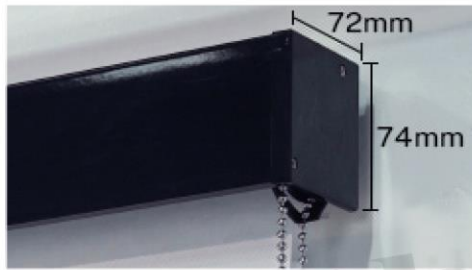

Main Accessories