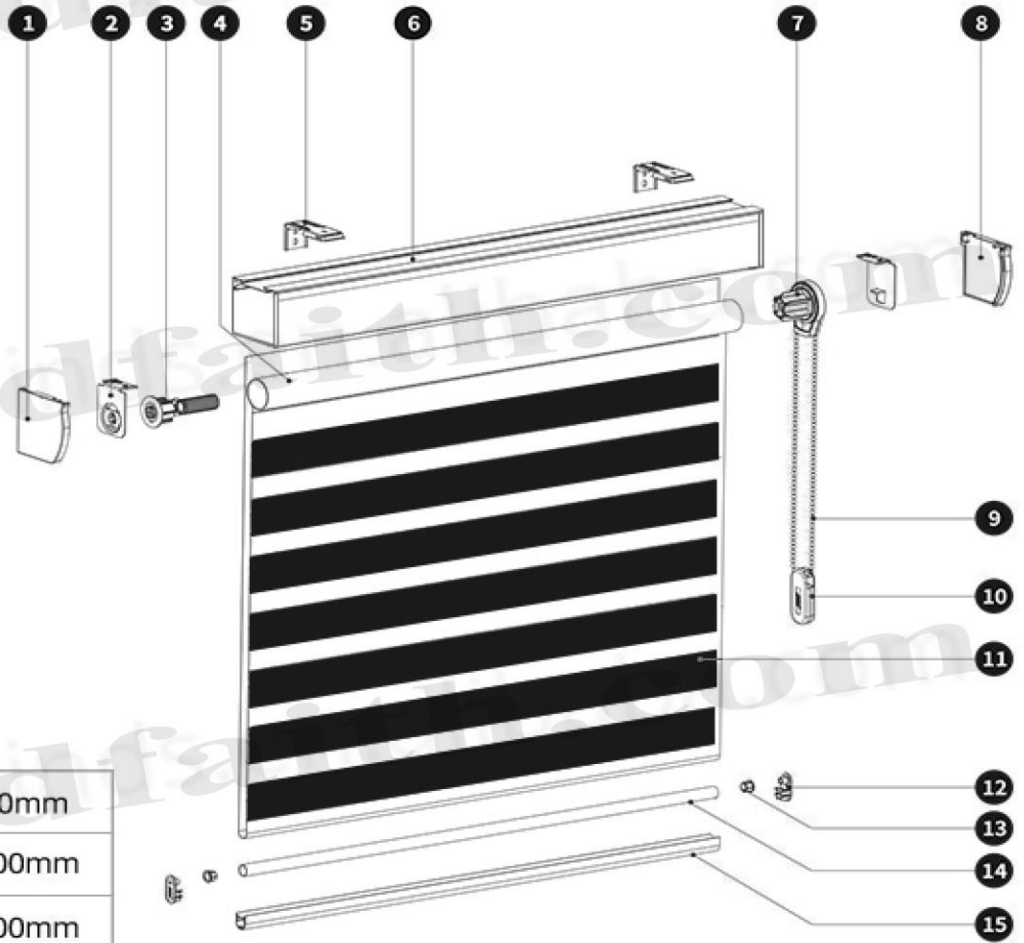

# 38mm Tube square cassette manual zebra blinds

- 1.Cassette Cover
- 2.Bracket
- 3. End Unit
- 4.38mm Tube
- 5.Installation Code
- 6.Cassette
- 7.End Unit
- 8.Cassette Cover
- 9.Chain
- 10.Pendant
- 11.Fabric
- 12.Bottom Rail End Cap
- 13.Bottom Rail End Cap
- 14.Bottom Tube
- 15.Bottom Rail