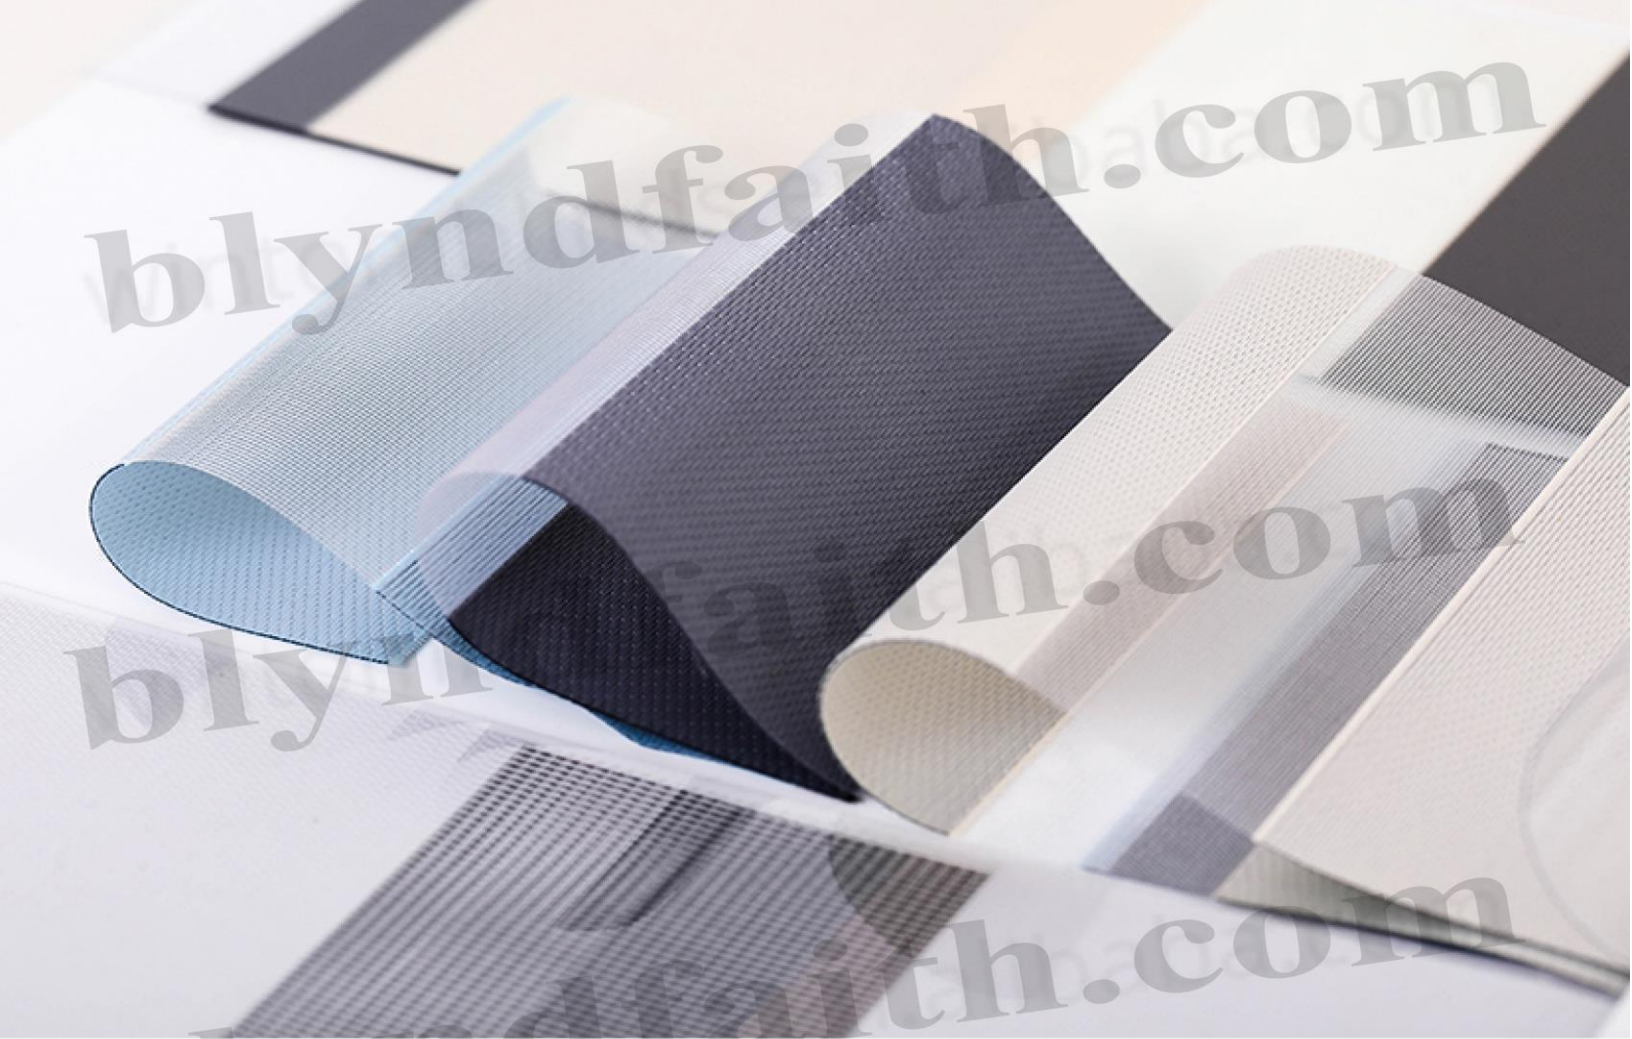

**REMOTE CONTROL**

Using remote control to control several blinds.

**APP CONTROL**

using app ,you can open/ close time of control your blinds when you are not at home