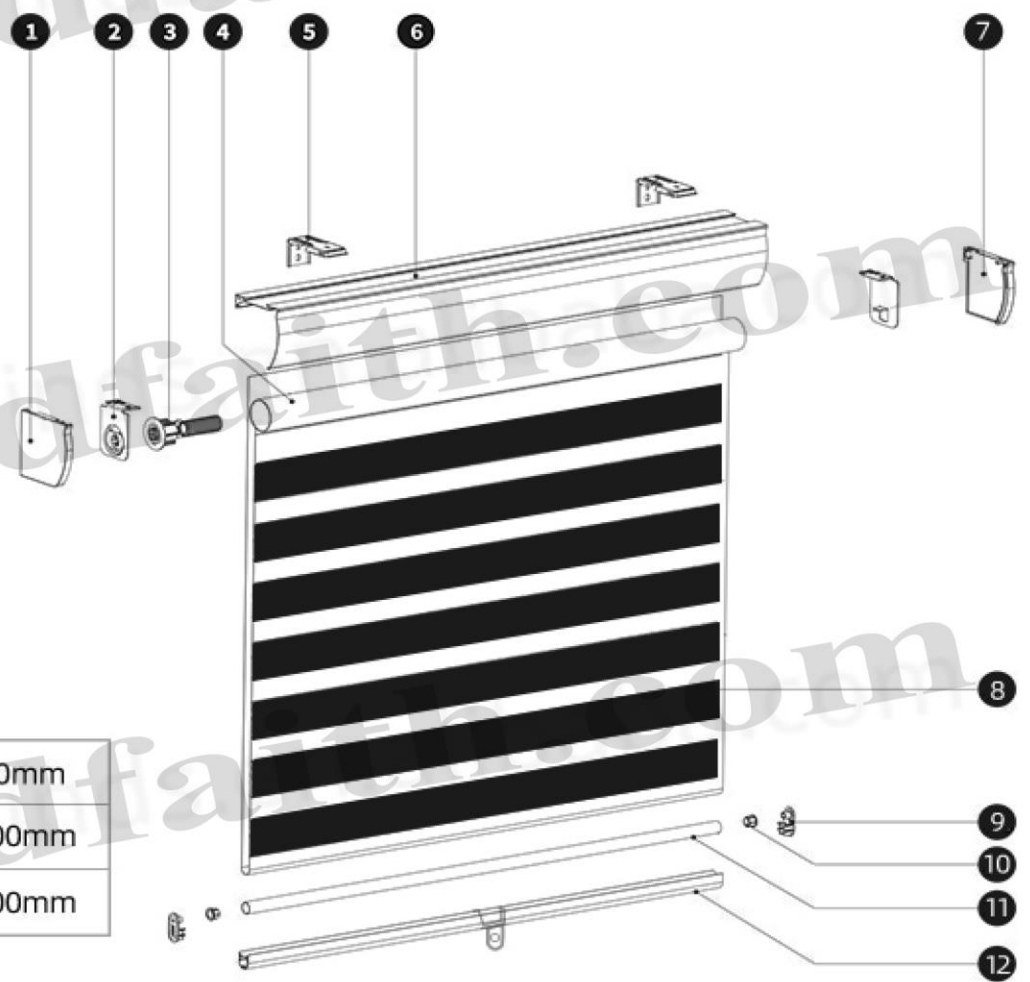

## Main Accessories

# 38mm Tube cordless zebra blinds

PRODUCT SHOW

- 1. Cassette Cover
- 2. Bracket
- 3. End Unit
- 4. 25mm Tube
- 5. Installation Code
- 6. Cassette
- 7. Cassette Cover
- 8. Fabric
- 9. Bottom Rail End Cap
- 10. Bottom Rail End Cap
- 11. Bottom Tube
- 12. Bottom Rail