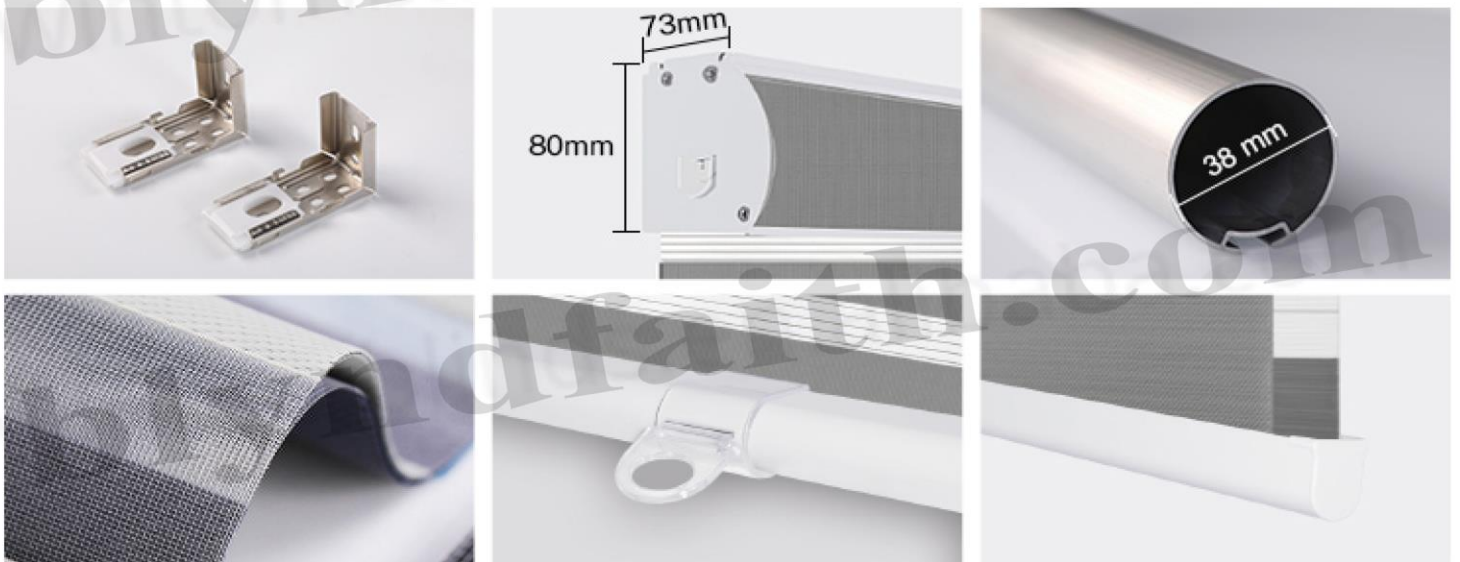

Main Accessories