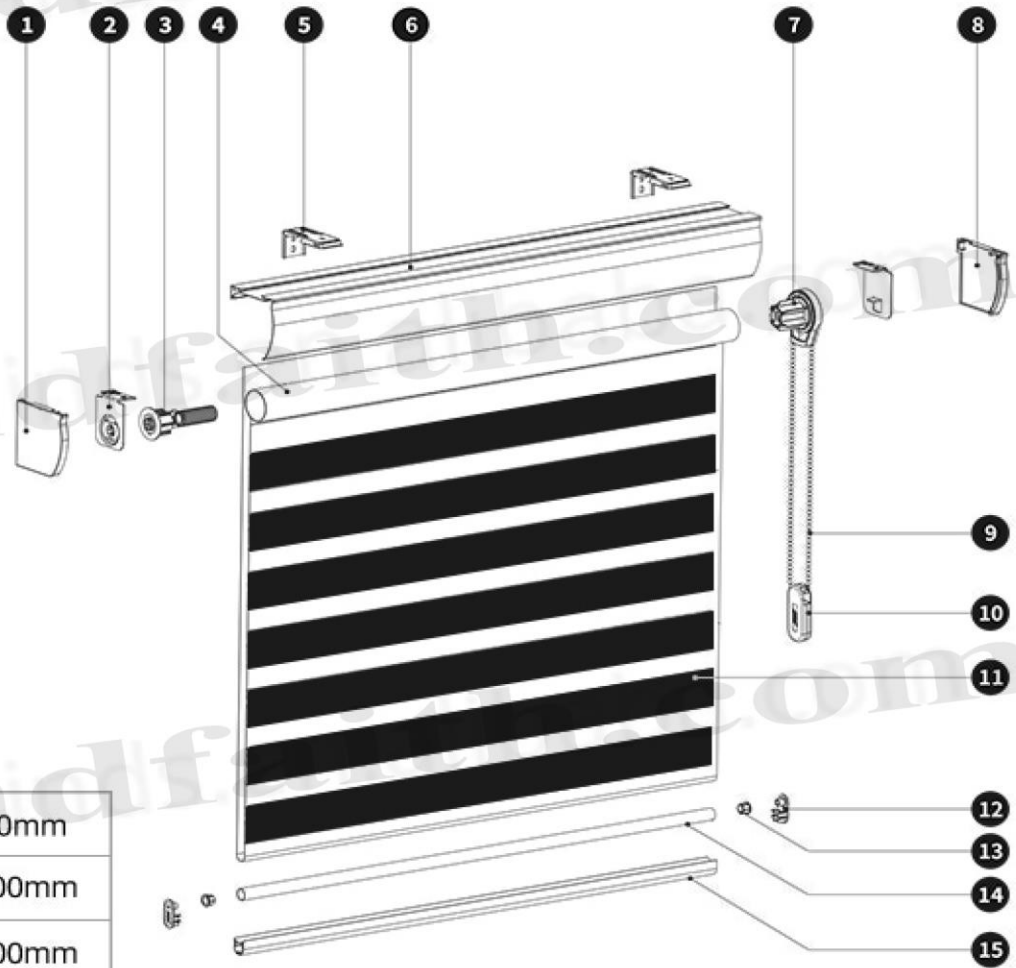

# 28mm Tube harval manual zebra blinds

PRODUCT SHOW

- 1.Cassette Cover
- 2.Bracket
- 3. End Unit
- 4. 28mmTube
- 5. Installation Code
- 6. Cassette
- 7. End Unit
- 8. Cassette Cover
- 9.Chain
- 10.Pendant
- 11.Fabric
- 12.Bottom Rail End Cap
- 13.Bottom Rail End Cap
- 14.Bottom Tube
- 15.Bottom Rail