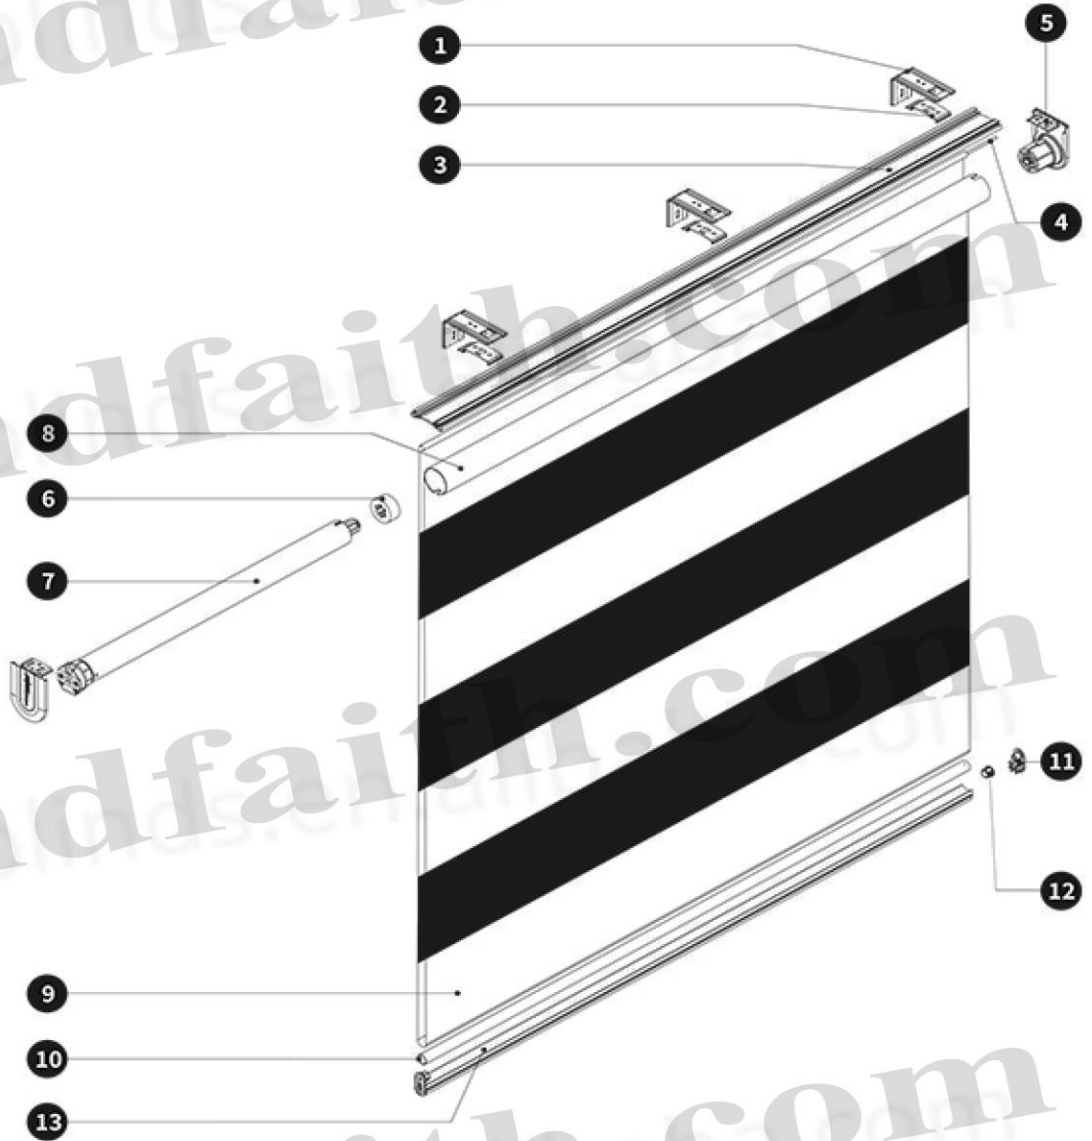

38mm Tube simple motorized zebra blinds

PRODUCT SHOW

- 1.Installation Code
- 2.Installation Code
- 3.Beam
- 4.Flexible tape
- 5.End Unit
- 6.Runner
- 7.Motor
- 8.38mm Tube
- 9.Fabric
- 10.Bottom Tube
- 11.Bottom Rail End Cap
- 12.Bottom Rail End Cap
- 13.Bottom Rail

Minimum width	Maximum width	Minimum height	Maximum height	Maximum area	Maximum load bearing
500mm	2300mm	300mm	3000mm	4m²	5KG