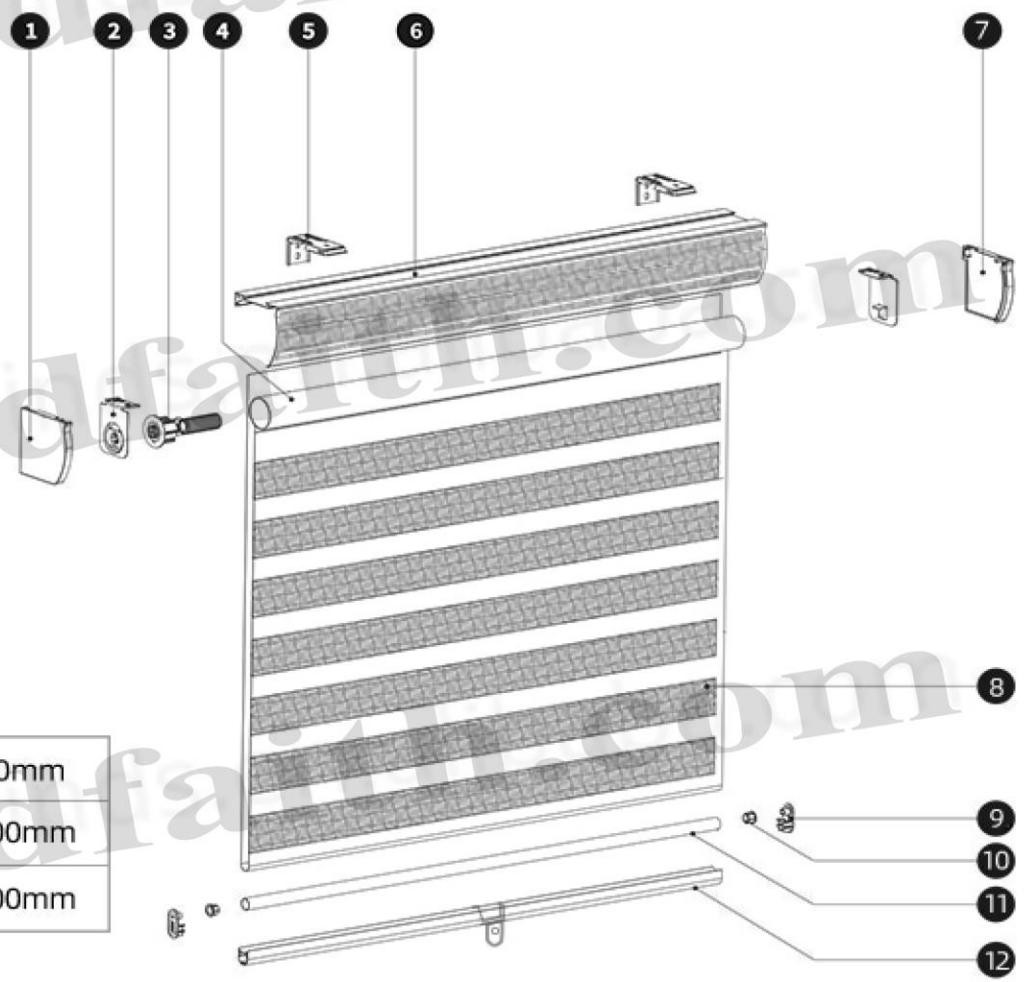

38mm Tube cordless zebra blinds

PRODUCT SHOW

1. Cassette Cover
2. Bracket
3. End Unit
4. 38mm Tube
5. Installation Code
6. Cassette
7. Cassette Cover
8. Fabric
9. Bottom Rail End Cap
10. Bottom Rail End Cap
11. Bottom Tube
12. Bottom Rail

Minimum width	300mm
Maximum width	2300mm
Minimum height	1600mm