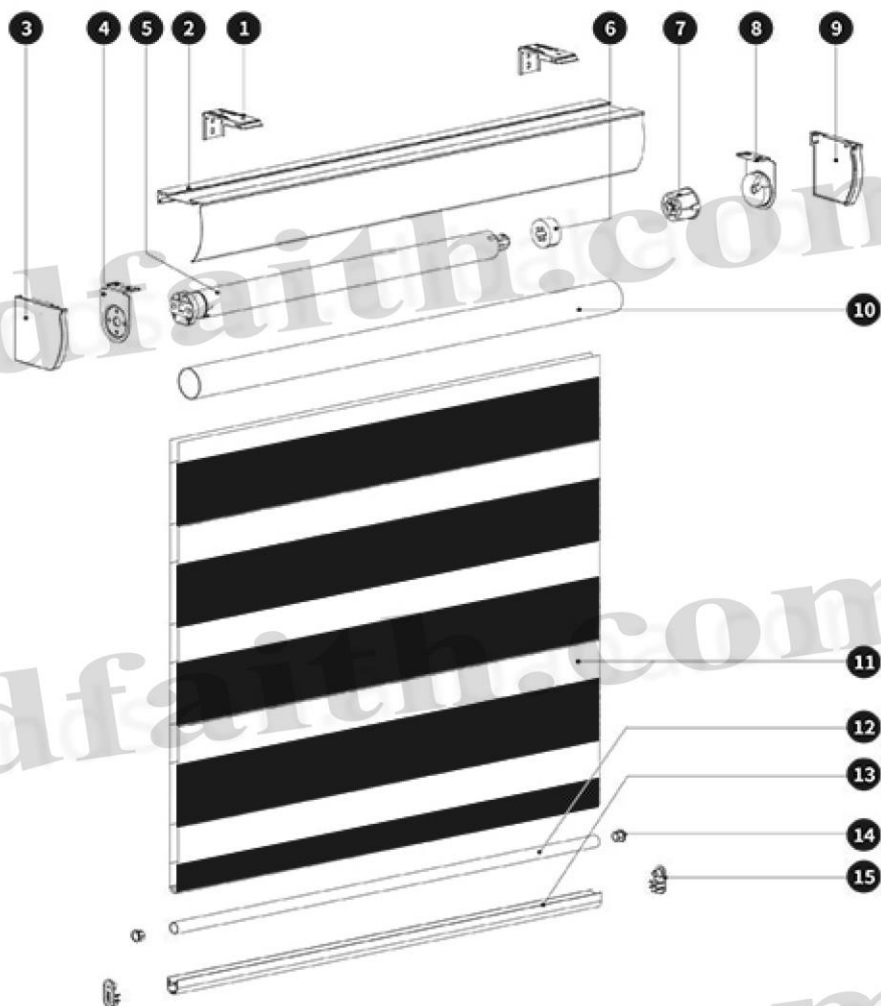

50mm Tube round cassette motorized zebra blinds

- 1.Installation Code
- 2.Cassette
- 3.Cassette Cover
- 4.Bracket
- 5.Motor
- 6.Runner
- 7.End Unit
- 8.Bracket
- 9.Cassette Cover
- 10.50mm Tube
- 11.Fabric
- 12.Bottom Tube
- 13.Bottom Rail
- 14.Bottom Tube End Cap
- 15.Bottom Rail End Cap

Minimum width	Maximum width	Minimum height	Maximum height	Maximum area	Maximum load bearing
500mm	2300mm	300mm	3000mm	4m²	5KG