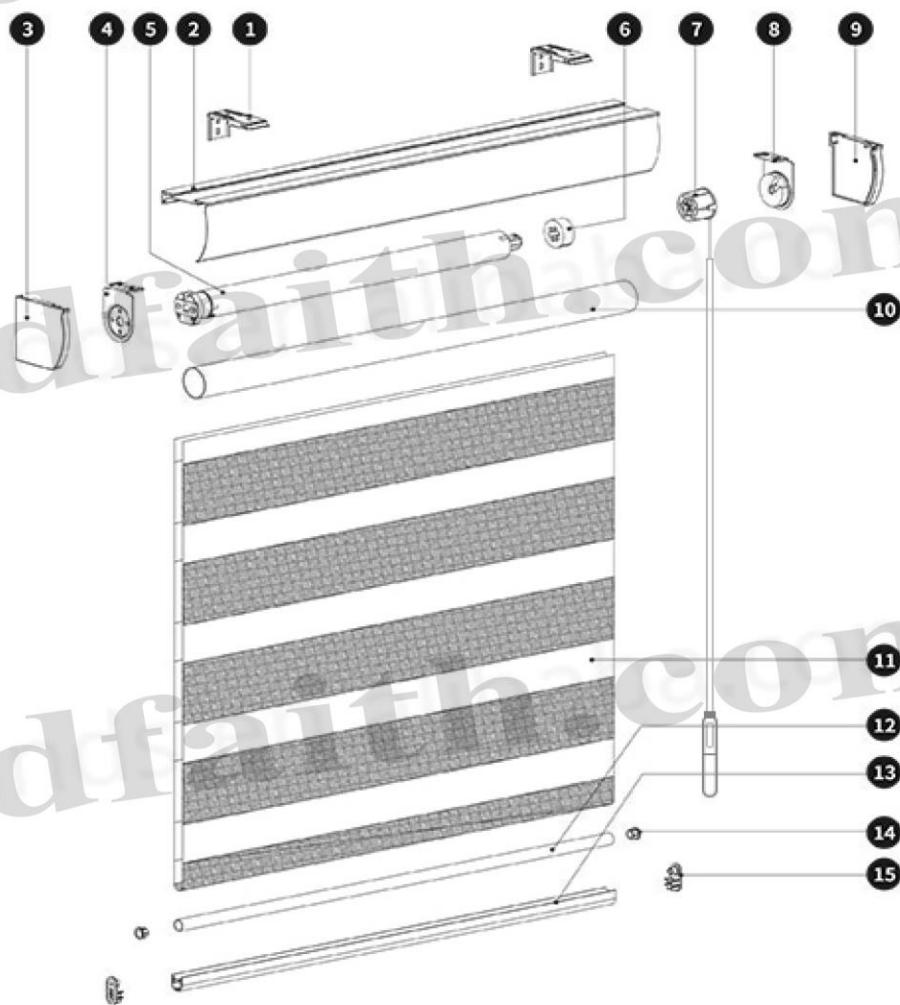

# 38mm Tube battery motorized zebra blinds

PRODUCT SHOW

- 1. Installation Code
- 2. Cassette
- 3. Cassette Cover
- 4. Bracket
- 5. Motor
- 6. Runner
- 7. End Unit
- 8. Bracket
- 9. Cassette Cover
- 10. 38mm Tube
- 11. Fabric
- 12. Bottom Tube
- 13. Bottom Rail
- 14. Bottom Tube End Cap
- 15. Bottom Rail End Cap