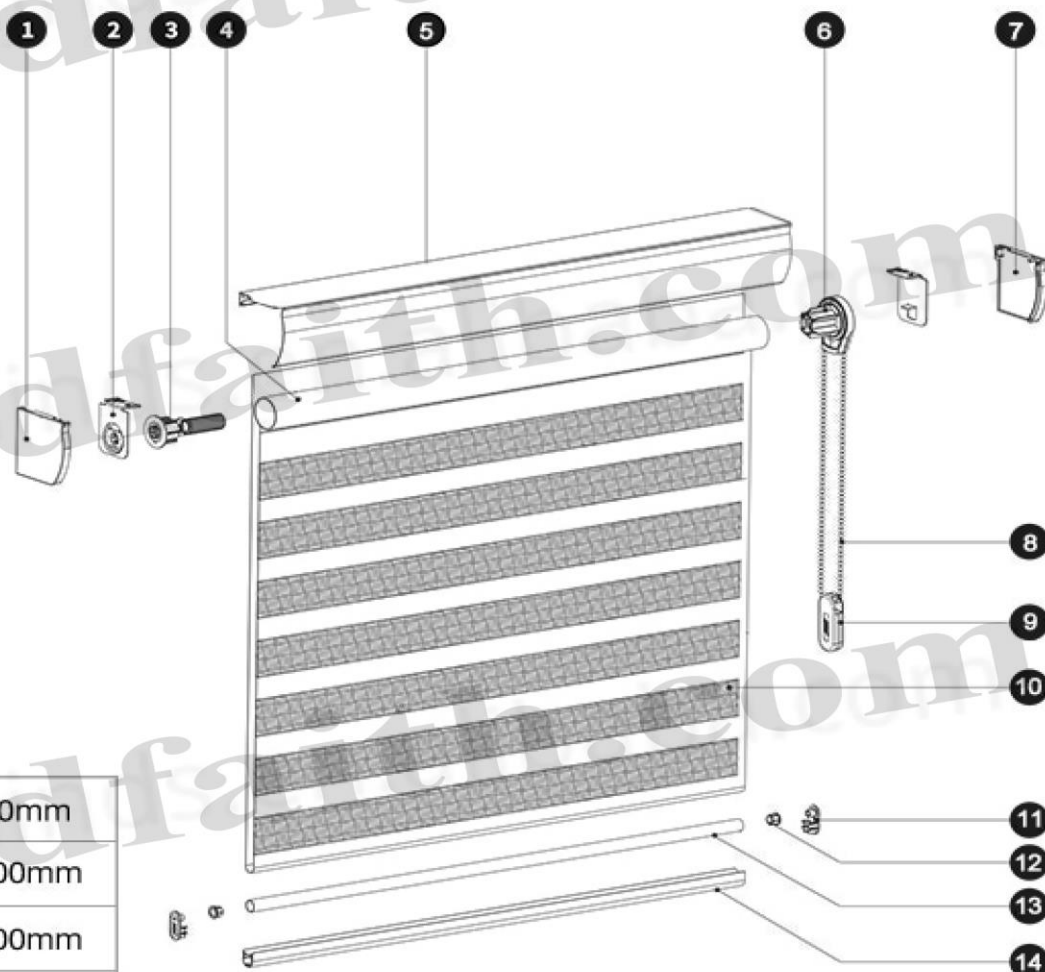

No drill no tools zebra blinds

PRODUCT SHOW

1. Cassette Cover
2. Bracket
3. End Unit
4. 38mm Tube
5. Installation Code
6. Cassette
7. Cassette Cover
8. Chain
9. Pendant
10. Fabric
11. Bottom Rail End Cap
12. Bottom Rail End Cap
13. Bottom Tube
14. Bottom Rail