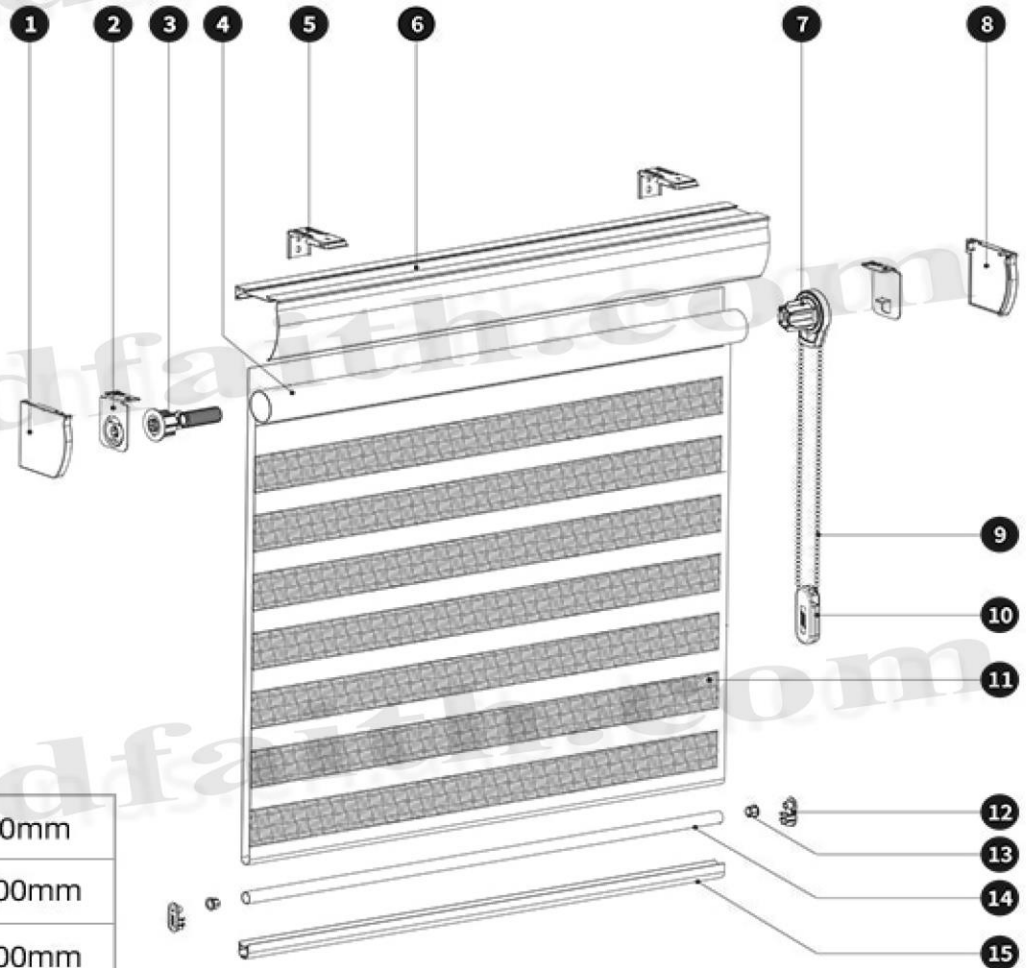

# 28mm Tube harval manual zebra blinds

PRODUCT SHOW

- 1.Cassette Cover
- 2.Bracket
- 3. End Unit
- 4. 28mmTube
- 5. Installation Code
- 6. Cassette
- 7. End Unit
- 8. Cassette Cover
- 9.Chain
- 10.Pendant
- 11.Fabric
- 12.Bottom Rail End Cap
- 13.Bottom Rail End Cap
- 14.Bottom Tube
- 15.Bottom Rail

# 38mm Tube round cassette manual zebra blinds

PRODUCT SHOW

- 1. Cassette Cover
- 2. Bracket
- 3. End Unit
- 4. 38mm Tube
- 5. Installation Code
- 6. Cassette
- 7. End Unit
- 8. Cassette Cover
- 9. Chain
- 10. Pendant
- 11. Fabric
- 12. Bottom Rail End Cap
- 13. Bottom Rail End Cap
- 14. Bottom Tube
- 15. Bottom Rail